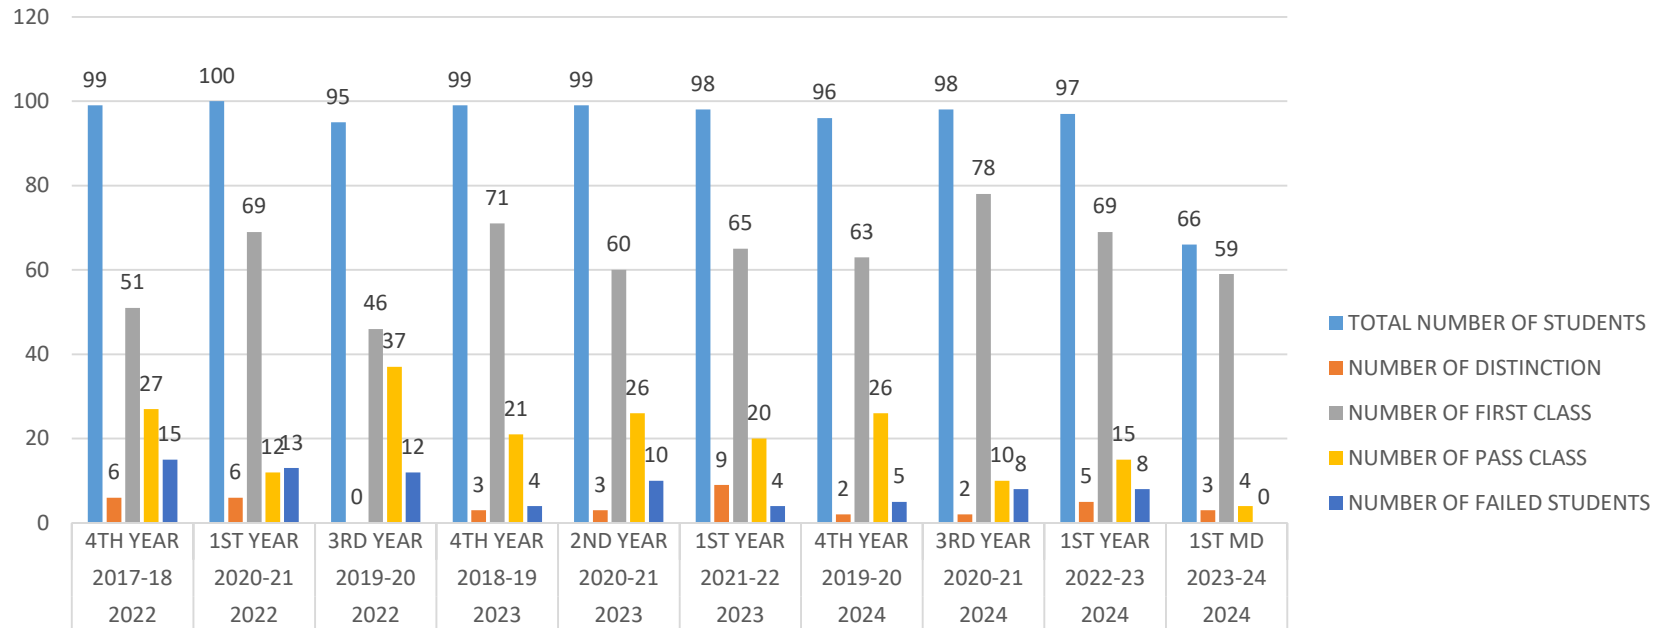

### RESULT ANALYSIS OF UNIVERSITY REGULAR EXAMINATIONS OF LAST 3 YEARS (2022-2024)

TOTAL NUMBER OF STUDENTS	99	100	95	99	99	98	96	98	97	66
NUMBER OF DISTINCTION	6	6	0	3	3	9	2	2	5	3
NUMBER OF FIRST CLASS	51	69	46	71	60	65	63	78	69	59
NUMBER OF PASS CLASS	27	12	37	21	26	20	26	10	15	4
NUMBER OF FAILED STUDENTS	15	13	12	4	10	4	5	8	8	0